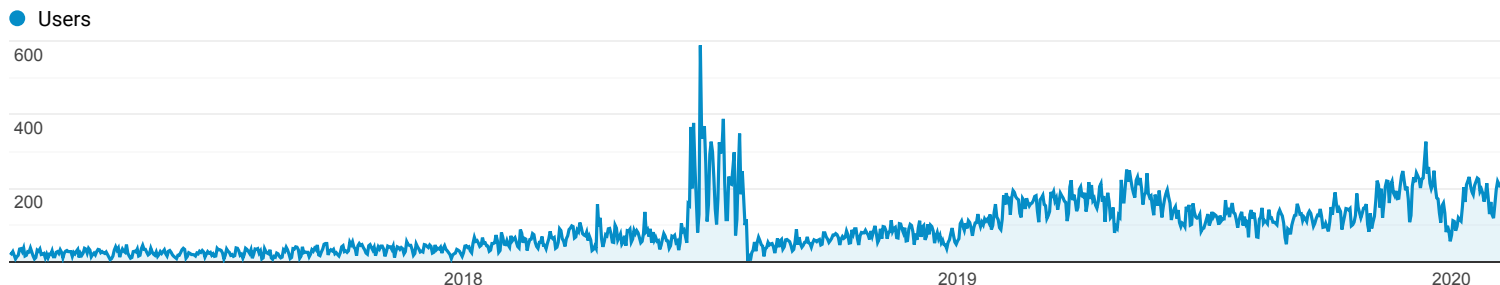

All Traffic

**All Users**  
100.00% Users

Jan 31, 2017 - Feb 6, 2020

Explorer

Summary

Source / Medium	Acquisition			Behavior			Conversions		
	Users	New Users	Sessions	Bounce Rate	Pages / Session	Avg. Session Duration	Goal Conversion Rate	Goal Completions	Goal Value
	<b>79,660</b> % of Total: 100.00% (79,660)	<b>80,362</b> % of Total: 100.08% (80,300)	<b>109,903</b> % of Total: 100.00% (109,903)	<b>40.86%</b> Avg for View: 40.86% (0.00%)	<b>4.30</b> Avg for View: 4.30 (0.00%)	<b>00:02:41</b> Avg for View: 00:02:41 (0.00%)	<b>0.00%</b> Avg for View: 0.00% (0.00%)	<b>0</b> % of Total: 0.00% (0)	<b>\$0.00</b> % of Total: 0.00% (0.00)
1. <a href="#">google / organic</a>	<b>59,412</b> (74.15%)	<b>59,691</b> (74.28%)	<b>81,533</b> (74.19%)	36.25%	4.57	00:02:48	0.00%	<b>0</b> (0.00%)	<b>\$0.00</b> (0.00%)
2. <a href="#">(direct) / (none)</a>	<b>18,533</b> (23.13%)	<b>18,718</b> (23.29%)	<b>24,696</b> (22.47%)	55.71%	3.25	00:01:55	0.00%	<b>0</b> (0.00%)	<b>\$0.00</b> (0.00%)
3. <a href="#">m.facebook.com / referral</a>	<b>347</b> (0.43%)	<b>347</b> (0.43%)	<b>370</b> (0.34%)	54.32%	3.51	00:02:14	0.00%	<b>0</b> (0.00%)	<b>\$0.00</b> (0.00%)
4. <a href="#">gard-electric.ro / referral</a>	<b>229</b> (0.29%)	<b>185</b> (0.23%)	<b>771</b> (0.70%)	49.03%	5.85	00:06:43	0.00%	<b>0</b> (0.00%)	<b>\$0.00</b> (0.00%)
5. <a href="#">bing / organic</a>	<b>149</b> (0.19%)	<b>143</b> (0.18%)	<b>185</b> (0.17%)	41.62%	5.17	00:03:45	0.00%	<b>0</b> (0.00%)	<b>\$0.00</b> (0.00%)
6. <a href="#">bentleyindustry.ro / referral</a>	<b>132</b> (0.16%)	<b>98</b> (0.12%)	<b>304</b> (0.28%)	26.97%	7.01	00:07:12	0.00%	<b>0</b> (0.00%)	<b>\$0.00</b> (0.00%)
7. <a href="#">crotaliianimale.ro / referral</a>	<b>121</b> (0.15%)	<b>104</b> (0.13%)	<b>235</b> (0.21%)	21.70%	11.57	00:11:08	0.00%	<b>0</b> (0.00%)	<b>\$0.00</b> (0.00%)
8. <a href="#">google.com / referral</a>	<b>106</b> (0.13%)	<b>103</b> (0.13%)	<b>117</b> (0.11%)	26.50%	2.74	00:00:17	0.00%	<b>0</b> (0.00%)	<b>\$0.00</b> (0.00%)
9. <a href="#">agraria.info.ro / referral</a>	<b>101</b> (0.13%)	<b>99</b> (0.12%)	<b>128</b> (0.12%)	47.66%	5.35	00:02:43	0.00%	<b>0</b> (0.00%)	<b>\$0.00</b> (0.00%)
10. <a href="#">yahoo / organic</a>	<b>88</b> (0.11%)	<b>76</b> (0.09%)	<b>123</b> (0.11%)	21.95%	7.13	00:04:49	0.00%	<b>0</b> (0.00%)	<b>\$0.00</b> (0.00%)